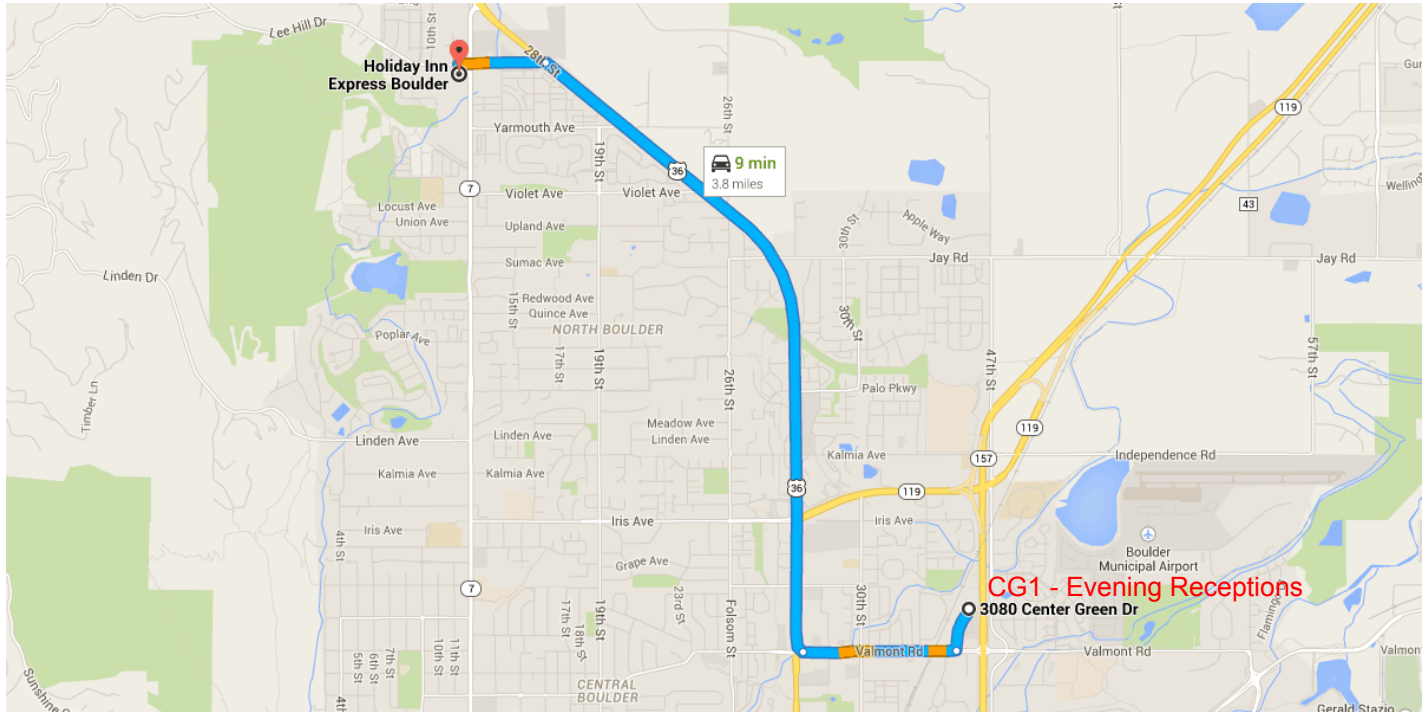

Directions from 3080 Center Green Dr to Holiday Inn Express Boulder

○ 3080 Center Green Dr

Boulder, CO 80301

1. Head **south** on **Center Green Dr** toward **Valmont Rd**
  ----- 0.2 mi
2. Turn **right** onto **Valmont Rd**
  ----- 0.6 mi
3. Turn **right** onto **US-36 W/28th St/Denver Boulder Turnpike**
   Continue to follow **US-36 W/28th St**
  ----- 2.7 mi
4. Slight **left** onto **Lee Hill Dr**
   Destination will be on the left
  ----- 0.3 mi

⊙ Holiday Inn Express Boulder

4777 North Broadway Street, Boulder, CO 80304

These directions are for planning purposes only. You may find that construction projects, traffic, weather, or other events may cause conditions to differ from the map results, and you should plan your route accordingly. You must obey all signs or notices regarding your route.