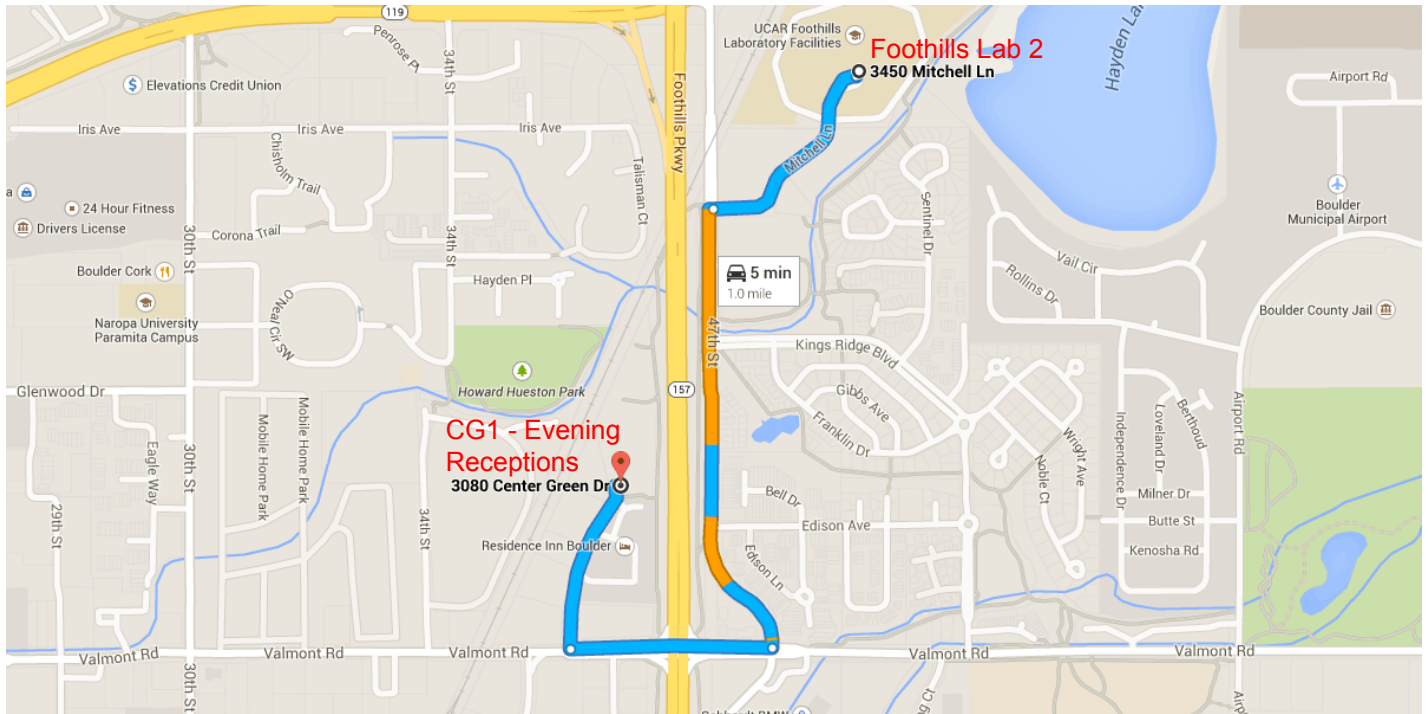

#### ○ Holiday Inn Express Boulder

4777 North Broadway Street, Boulder, CO 80304

-  1. Head **east** on Lee Hill Dr toward Broadway St 0.3 mi
-  2. Slight **right** onto US-36 E/28th St 1.1 mi
-  3. Turn **left** onto Jay Rd 0.9 mi
-  4. Turn **right** onto 47th St 1.1 mi
-  5. Turn **left** onto Mitchell Ln 0.2 mi  
 Destination will be on the left

#### ○ 3450 Mitchell Ln

Boulder, CO 80301

1. Head west on Mitchell Ln toward 47th St

0.2 mi

2. Turn left onto 47th St

0.4 mi

3. Turn right onto Valmont Rd

0.2 mi

4. Turn right onto Center Green Dr

Destination will be on the right

0.2 mi

#### ○ 3080 Center Green Dr

Boulder, CO 80301

-  1. Head **south** on **Center Green Dr** toward **Valmont Rd**  
----- 0.2 mi
-  2. Turn **right** onto **Valmont Rd**  
----- 0.6 mi
-  3. Turn **right** onto **US-36 W/28th St/Denver Boulder Turnpike**  
 Continue to follow **US-36 W/28th St**  
----- 2.7 mi
-  4. Slight **left** onto **Lee Hill Dr**  
 Destination will be on the left  
----- 0.3 mi