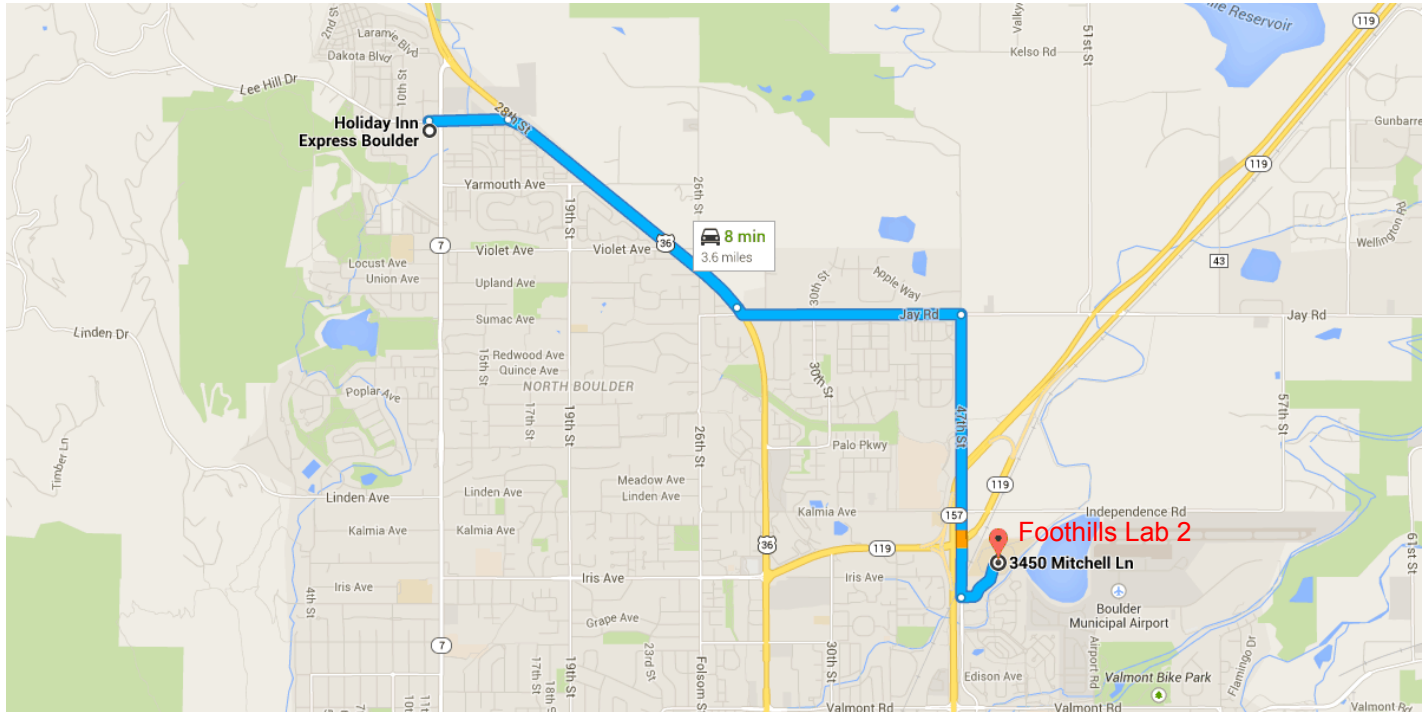

### Directions from Holiday Inn Express Boulder to 3450 Mitchell Ln

#### ○ Holiday Inn Express Boulder

4777 North Broadway Street, Boulder, CO 80304

-  1. Head **east** on Lee Hill Dr toward Broadway St 0.3 mi
-  2. Slight **right** onto US-36 E/28th St 1.1 mi
-  3. Turn **left** onto Jay Rd 0.9 mi
-  4. Turn **right** onto 47th St 1.1 mi
-  5. Turn **left** onto Mitchell Ln 0.2 mi  
 Destination will be on the left

#### ○ 3450 Mitchell Ln

Boulder, CO 80301

These directions are for planning purposes only. You may find that construction projects, traffic, weather, or other events may cause conditions to differ from the map

#### ○ 3080 Center Green Dr

Boulder, CO 80301

-  1. Head **south** on **Center Green Dr** toward **Valmont Rd**  
----- 0.2 mi
-  2. Turn **right** onto **Valmont Rd**  
----- 0.6 mi
-  3. Turn **right** onto **US-36 W/28th St/Denver Boulder Turnpike**  
 Continue to follow **US-36 W/28th St**  
----- 2.7 mi
-  4. Slight **left** onto **Lee Hill Dr**  
 Destination will be on the left  
----- 0.3 mi