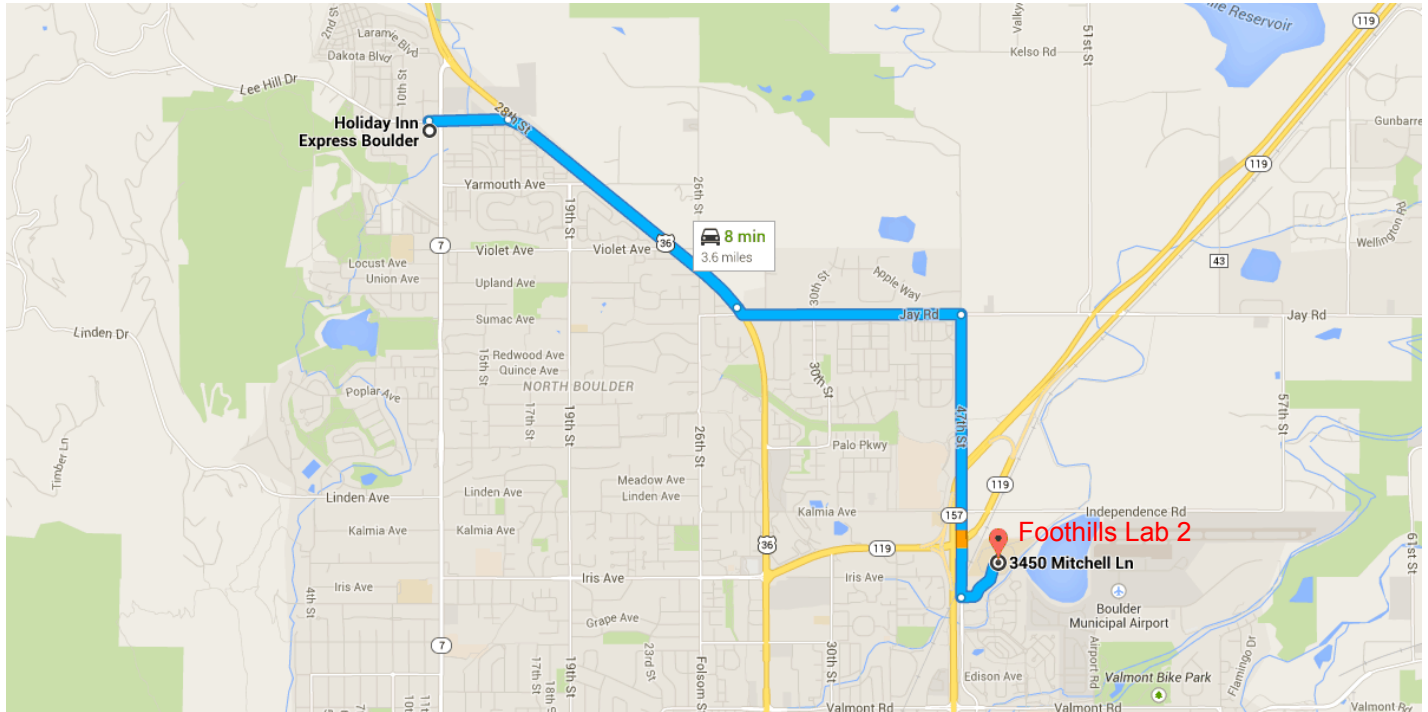

### Directions from Holiday Inn Express Boulder to 3450 Mitchell Ln

#### ○ Holiday Inn Express Boulder

4777 North Broadway Street, Boulder, CO 80304

-  1. Head **east** on Lee Hill Dr toward Broadway St 0.3 mi
-  2. Slight **right** onto US-36 E/28th St 1.1 mi
-  3. Turn **left** onto Jay Rd 0.9 mi
-  4. Turn **right** onto 47th St 1.1 mi
-  5. Turn **left** onto Mitchell Ln 0.2 mi  
 Destination will be on the left

#### ○ 3450 Mitchell Ln

Boulder, CO 80301

These directions are for planning purposes only. You may find that construction projects, traffic, weather, or other events may cause conditions to differ from the map